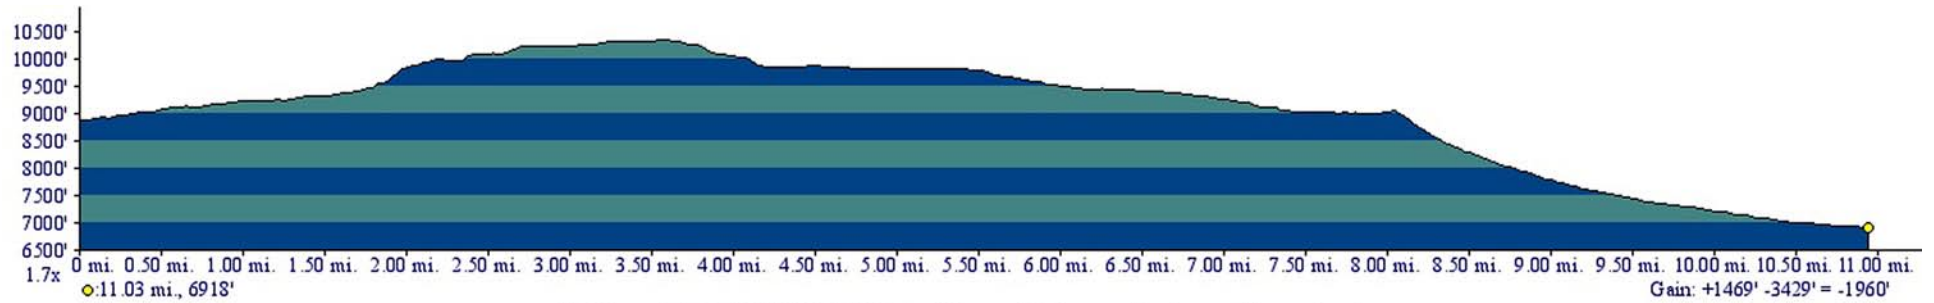

## Profile for The Hilton Mini Ski Tour

11 miles total distance over two days

Gain of 1500 feet

Loss of 3400 feet

Profile created with TOPO!® ©2003 National Geographic ([www.nationalgeographic.com/topo](http://www.nationalgeographic.com/topo))