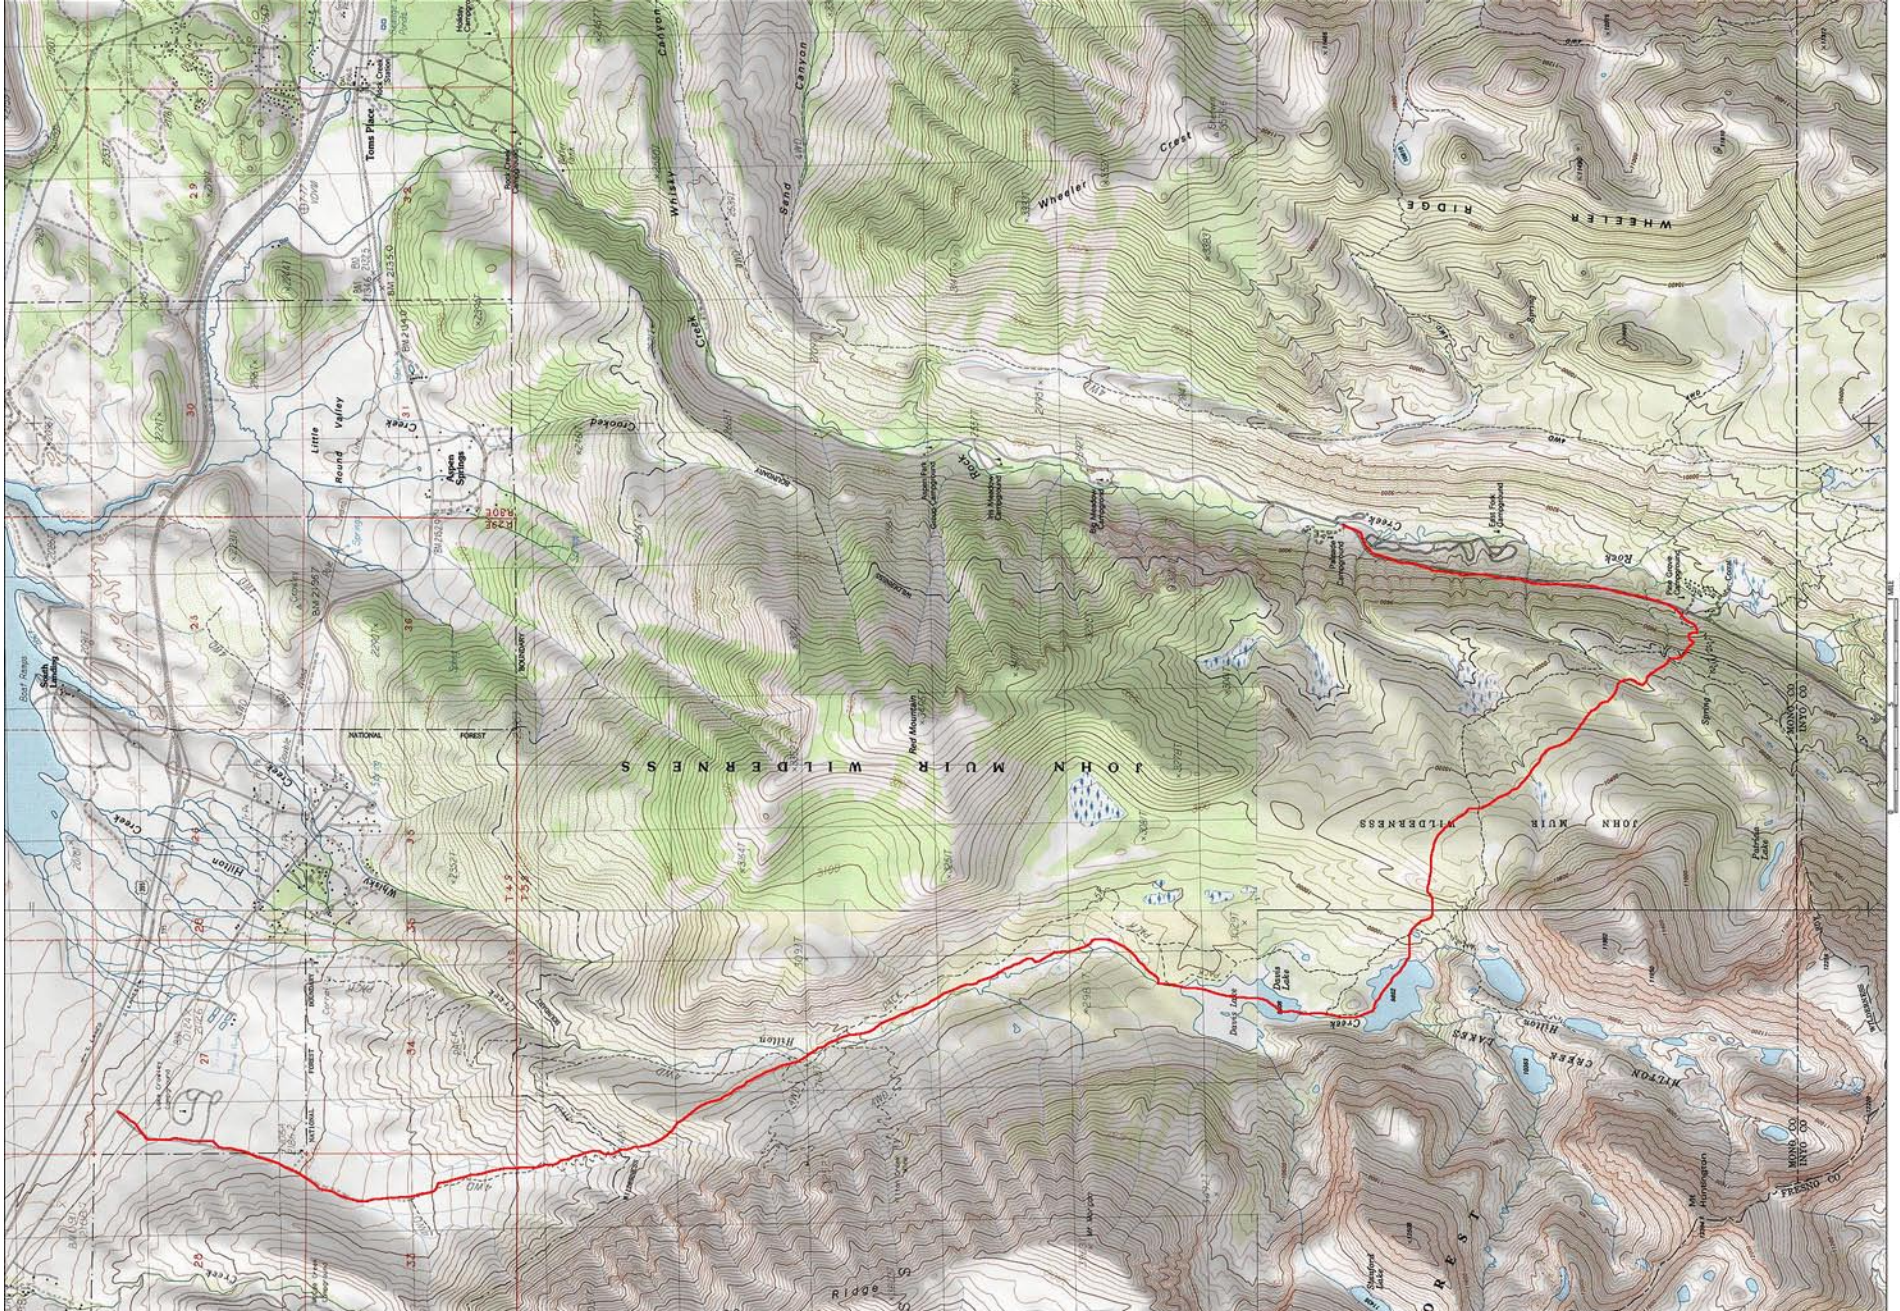

# Hilton Mini Ski Tour

## Profile for The Hilton Mini Ski Tour

11 miles total distance over two days

Gain of 1500 feet

Loss of 3400 feet

Profile created with TOPO!® ©2003 National Geographic ([www.nationalgeographic.com/topo](http://www.nationalgeographic.com/topo))