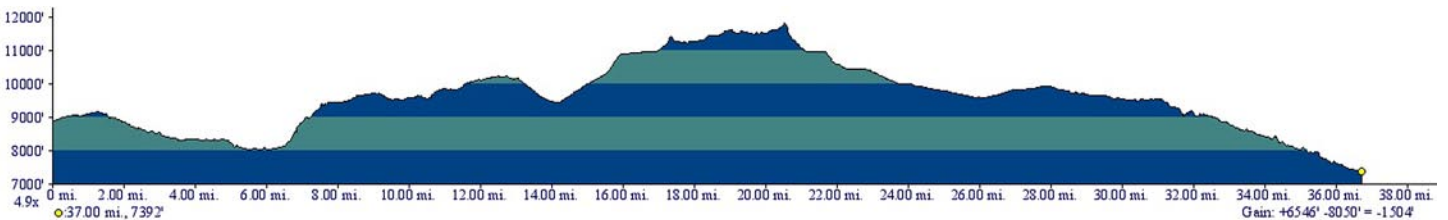

Profile created with TOPO!® ©2003 National Geographic (www.nationalgeographic.com/topo)