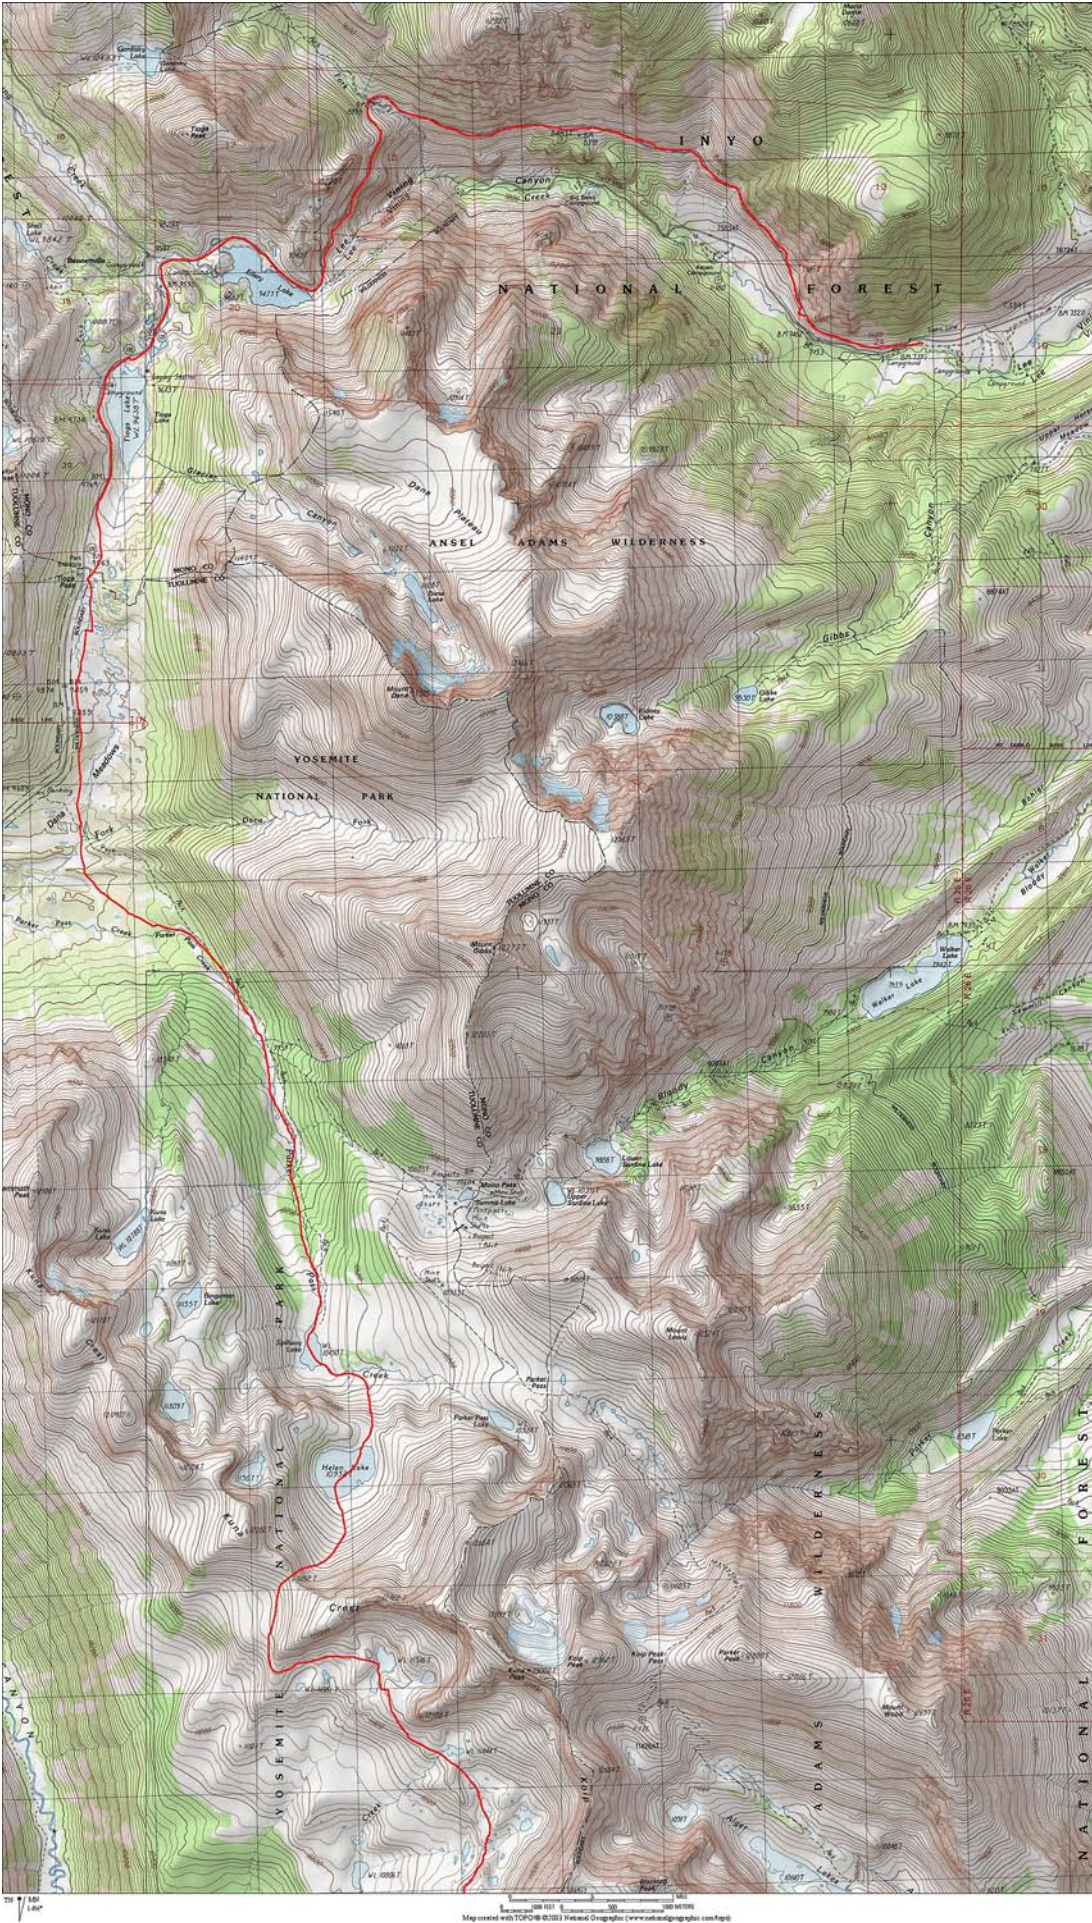

Map created with TOPO!® ©2003 National Geographic (www.nationalgeographic.com/topo)

Profile created with TOPO!® ©2003 National Geographic (www.nationalgeographic.com/topo)

Yosemite High Country Tour from Mammoth to Tuolumne
37 miles total distance over five days
Gain of 6500 feet
Loss of 8000 feet