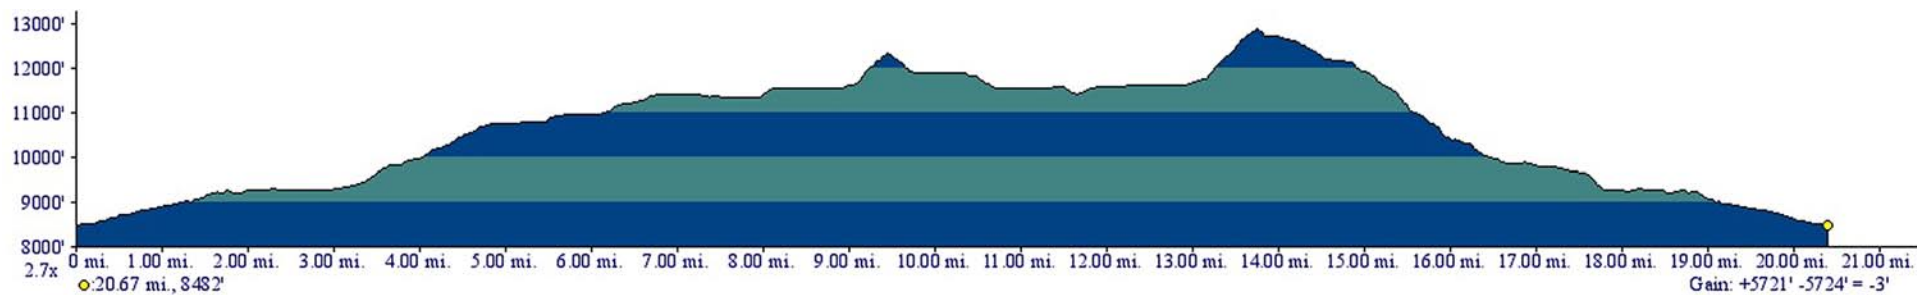

TN 14°

0 1000 FEET 0 500 1000 METERS

Map created with TOPO! ©2003 National Geographic (www.nationalgeographic.com/topo)

Profile for the Tour de Darwin Ski Tour

20 miles total distance over four days

Gain of 5700 feet

Loss of 5700 feet

Profile created with TOPO!® ©2003 National Geographic (www.nationalgeographic.com/topo)