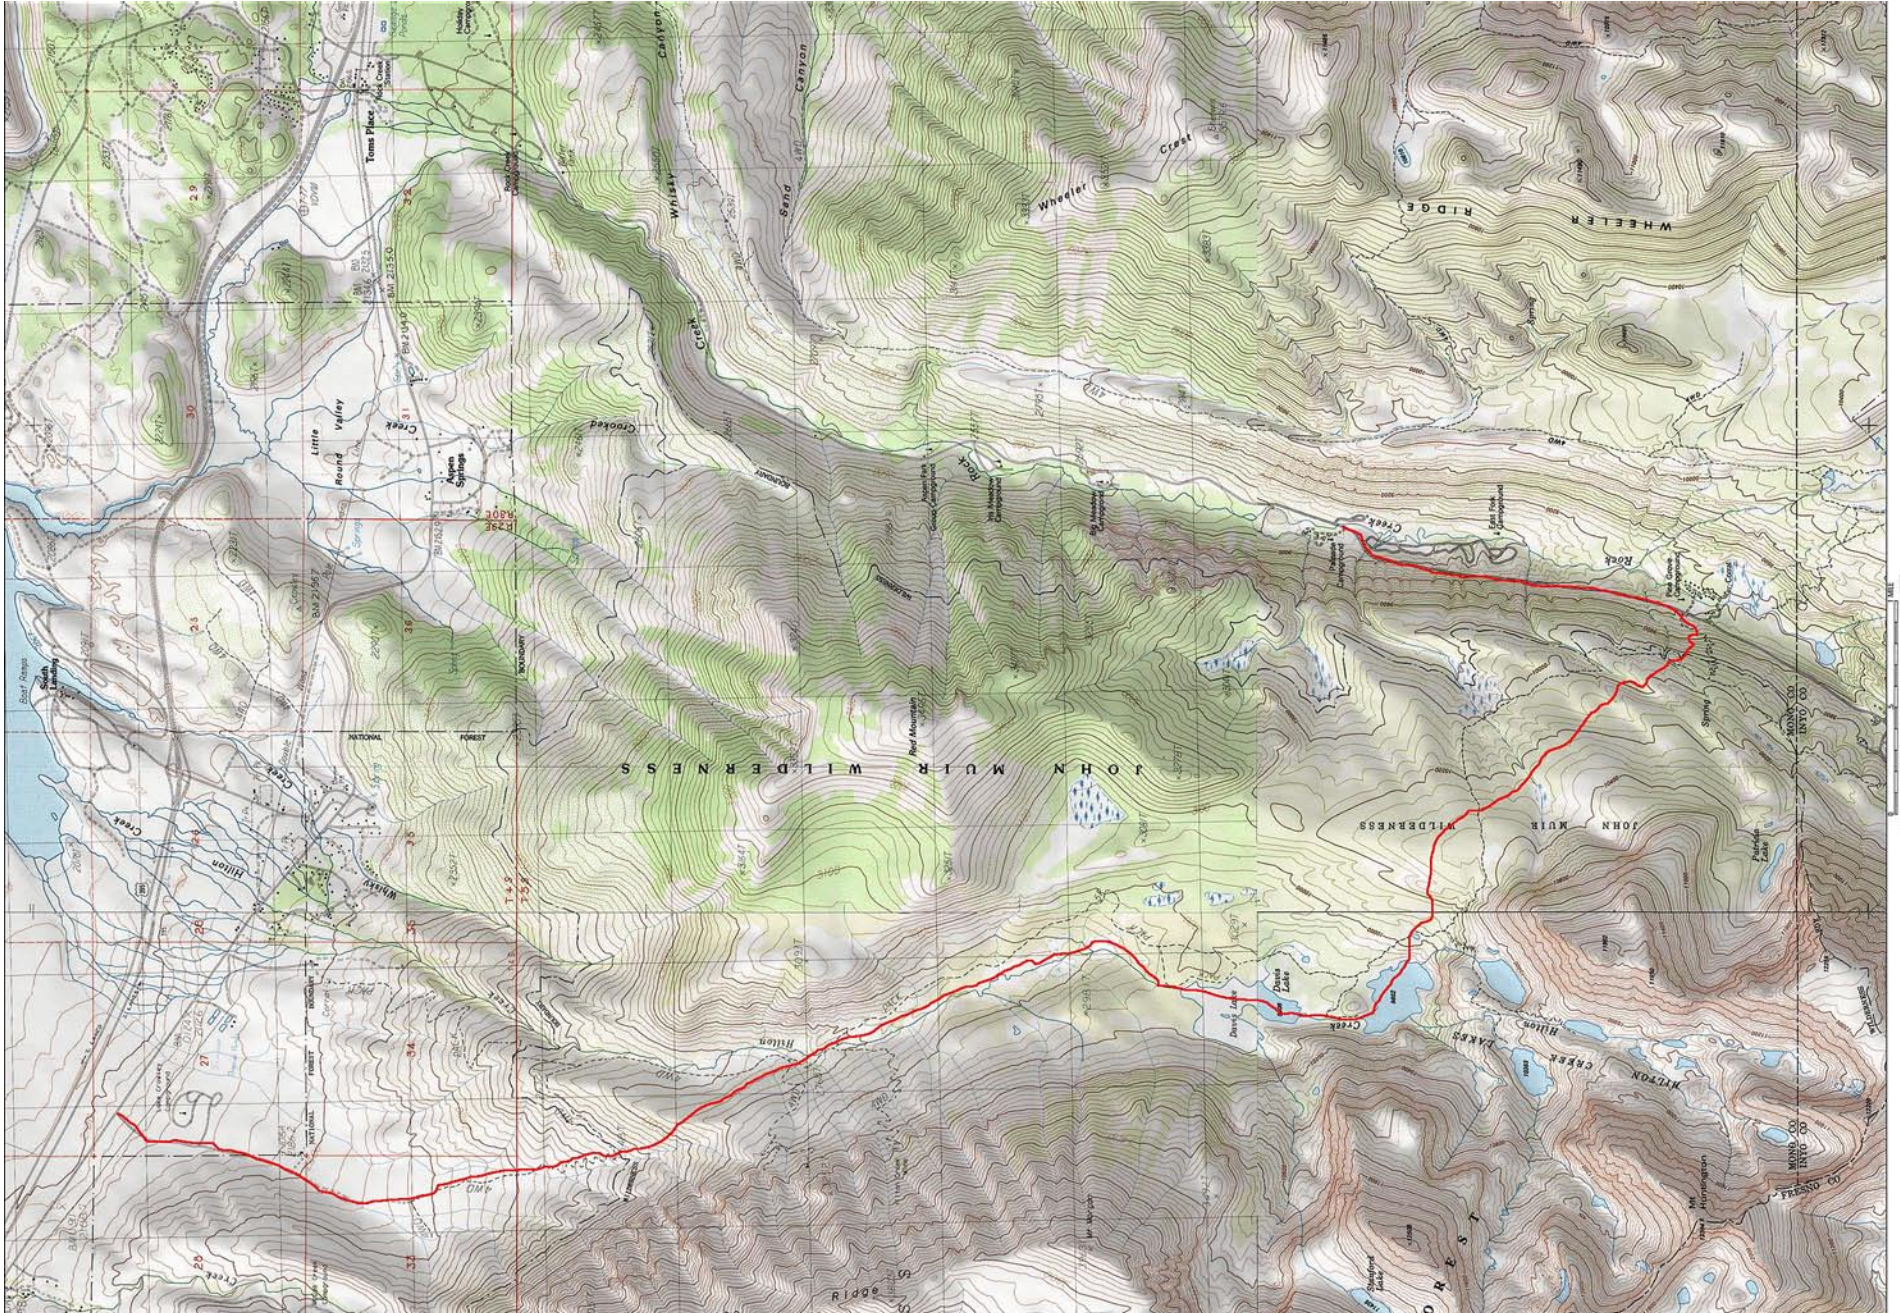

Hilton Mini Ski Tour

Profile for The Hilton Mini Ski Tour

11 miles total distance over two days

Gain of 1500 feet

Loss of 3400 feet

Profile created with TOPO!® ©2003 National Geographic (www.nationalgeographic.com/topo)