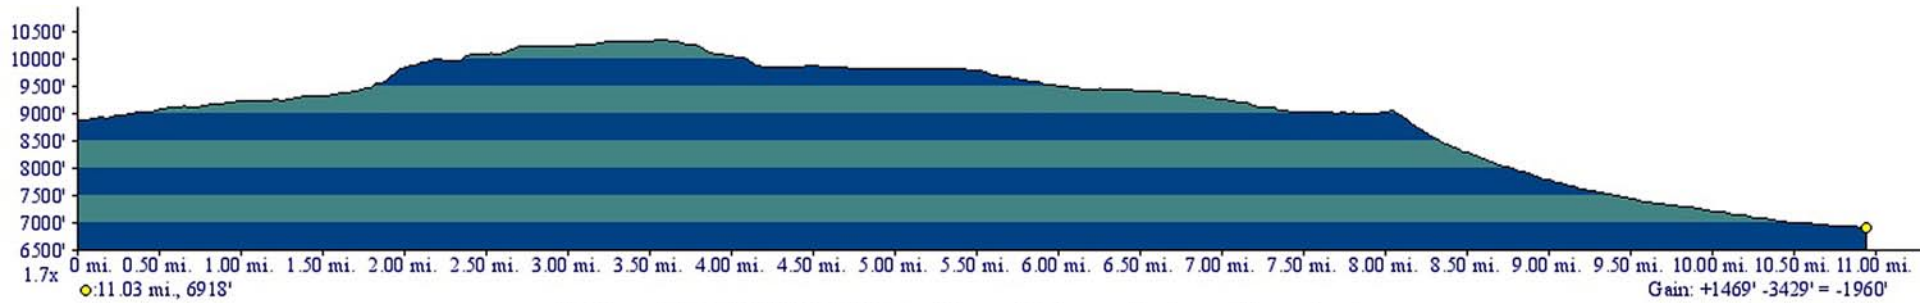

Hilton Mini Ski Tour

Profile for The Hilton Mini Ski Tour

11 miles total distance over two days

Gain of 1500 feet

Loss of 3400 feet

Profile created with TOPO!® ©2003 National Geographic (www.nationalgeographic.com/topo)